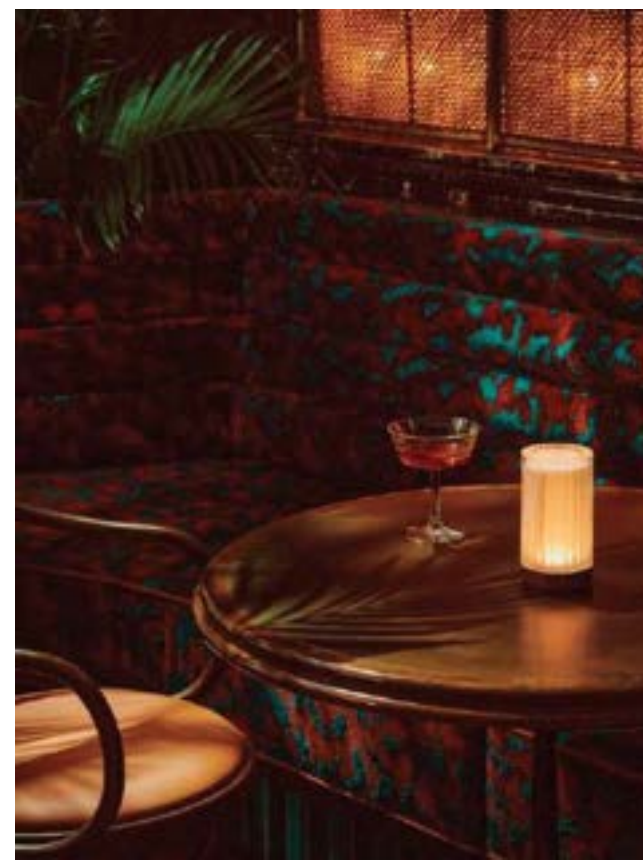

DESIGN ELEMENTS

- Entry Vestibule
- Cosanti Wind Bell inspired Room Divider
- Reception Desk
- Multiple Seating Groups
- Library
- Floor to Ceiling Room Divider

BAR + RESTAURANT

CAFE

The Cafe has the presence at the “heart” of the property, a spot the guests can visit through out the course of the day. From their first cup of coffee in the morning to wine with peers at the end of the day and everything in-between, this space transitions with the guest in tandem with the day. At the counter an array of pastries, sweets, sandwiches, and drinks are available, along with a station for gelato. Stacking doors open to create a expansive connection to the courtyard.

HIGHLIGHTS

- Grand glass front entry doors from lobby
- Gelato Case
- Local Wine on Tap
- Bar Seating
- Courtyard
- Coffee
- "Grab and Stay" crafted items

BENNIE'S COURTYARD

Guests are pleasantly surprised as they catch a glimpse of this space during check-in in the lobby. This updated Spanish Courtyard incorporates traditional design concepts with a modern flare. The space includes an enchanting tree at the center with built-in banquette seating, multiple seating styles and groups with plenty of shade options for those sunny Scottsdale days. A lush green wall encloses the space with a water feature keeping the serene feel. Grab a cup of coffee, a Happy Hour drink from the Cafe, or a pizza from the resident Food Truck and enjoy the weather Scottsdale is famous for!

HIGHLIGHTS

- Entrance from Porte Cochere
- Food Truck
- Central Tree and Banquette with hanging lanterns
- Retractable Pergola with swings & seating
- Water Feature
- High top Tables
- Communal Table

SPEAKEASY ELEMENTS

AMEN CORNER

- Bookcase with secret door
- Display bar on axis with entrance
- Create display niches
- Dark and rich colors/tones in all cocktail chairs and tables
- Features whiskey bottles on display in mesh cabinets