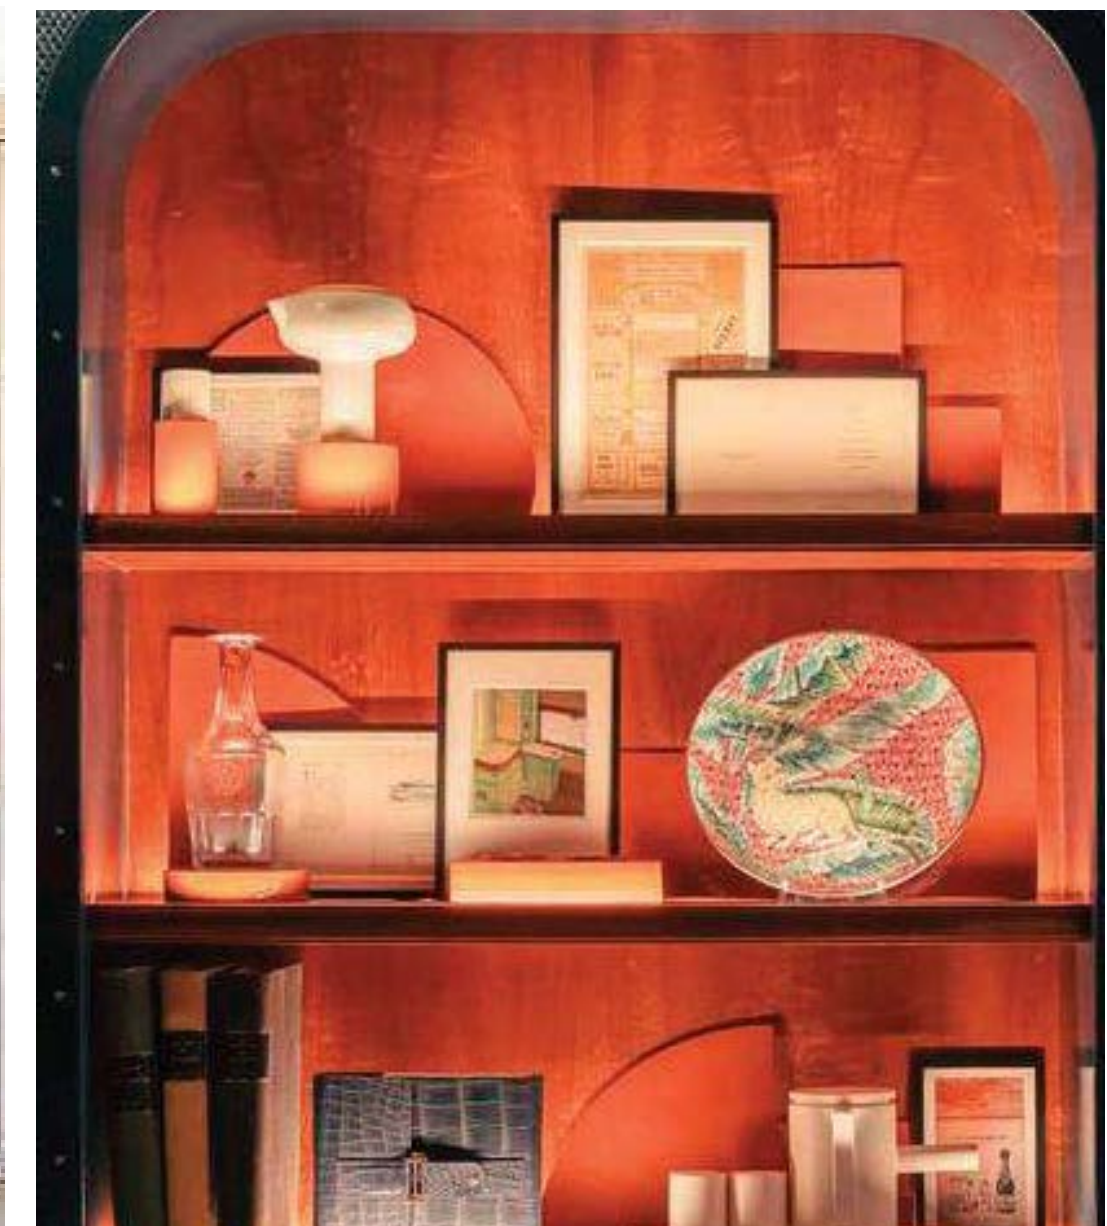

DESIGN ELEMENTS

- Entry Vestibule
- Cosanti Wind Bell inspired Room Divider
- Reception Desk
- Multiple Seating Groups
- Library
- Floor to Ceiling Room Divider

BAR + RESTAURANT

CAFE

The Cafe has the presence at the “heart” of the property, a spot the guests can visit through out the course of the day. From their first cup of coffee in the morning to wine with peers at the end of the day and everything in-between, this space transitions with the guest in tandem with the day. At the counter an array of pastries, sweets, sandwiches, and drinks are available, along with a station for gelato. Stacking doors open to create a expansive connection to the courtyard.

HIGHLIGHTS

- Grand glass front entry doors from lobby
- Gelato Case
- Local Wine on Tap
- Bar Seating
- Courtyard
- Coffee
- "Grab and Stay" crafted items

BENNIE'S COURTYARD

Guests are pleasantly surprised as they catch a glimpse of this space during check-in in the lobby. This updated Spanish Courtyard incorporates traditional design concepts with a modern flare. The space includes an enchanting tree at the center with built-in banquette seating, multiple seating styles and groups with plenty of shade options for those sunny Scottsdale days. A lush green wall encloses the space with a water feature keeping the serene feel. Grab a cup of coffee, a Happy Hour drink from the Cafe, or a pizza from the resident Food Truck and enjoy the weather Scottsdale is famous for!

HIGHLIGHTS

- Entrance from Porte Cochere
- Food Truck
- Central Tree and Banquette with hanging lanterns
- Retractable Pergola with swings & seating
- Water Feature
- High top Tables
- Communal Table

SPEAKEASY ELEMENTS

AMEN CORNER

- Bookcase with secret door
- Display bar on axis with entrance
- Create display niches
- Dark and rich colors/tones in all cocktail chairs and tables
- Features whiskey bottles on display in mesh cabinets