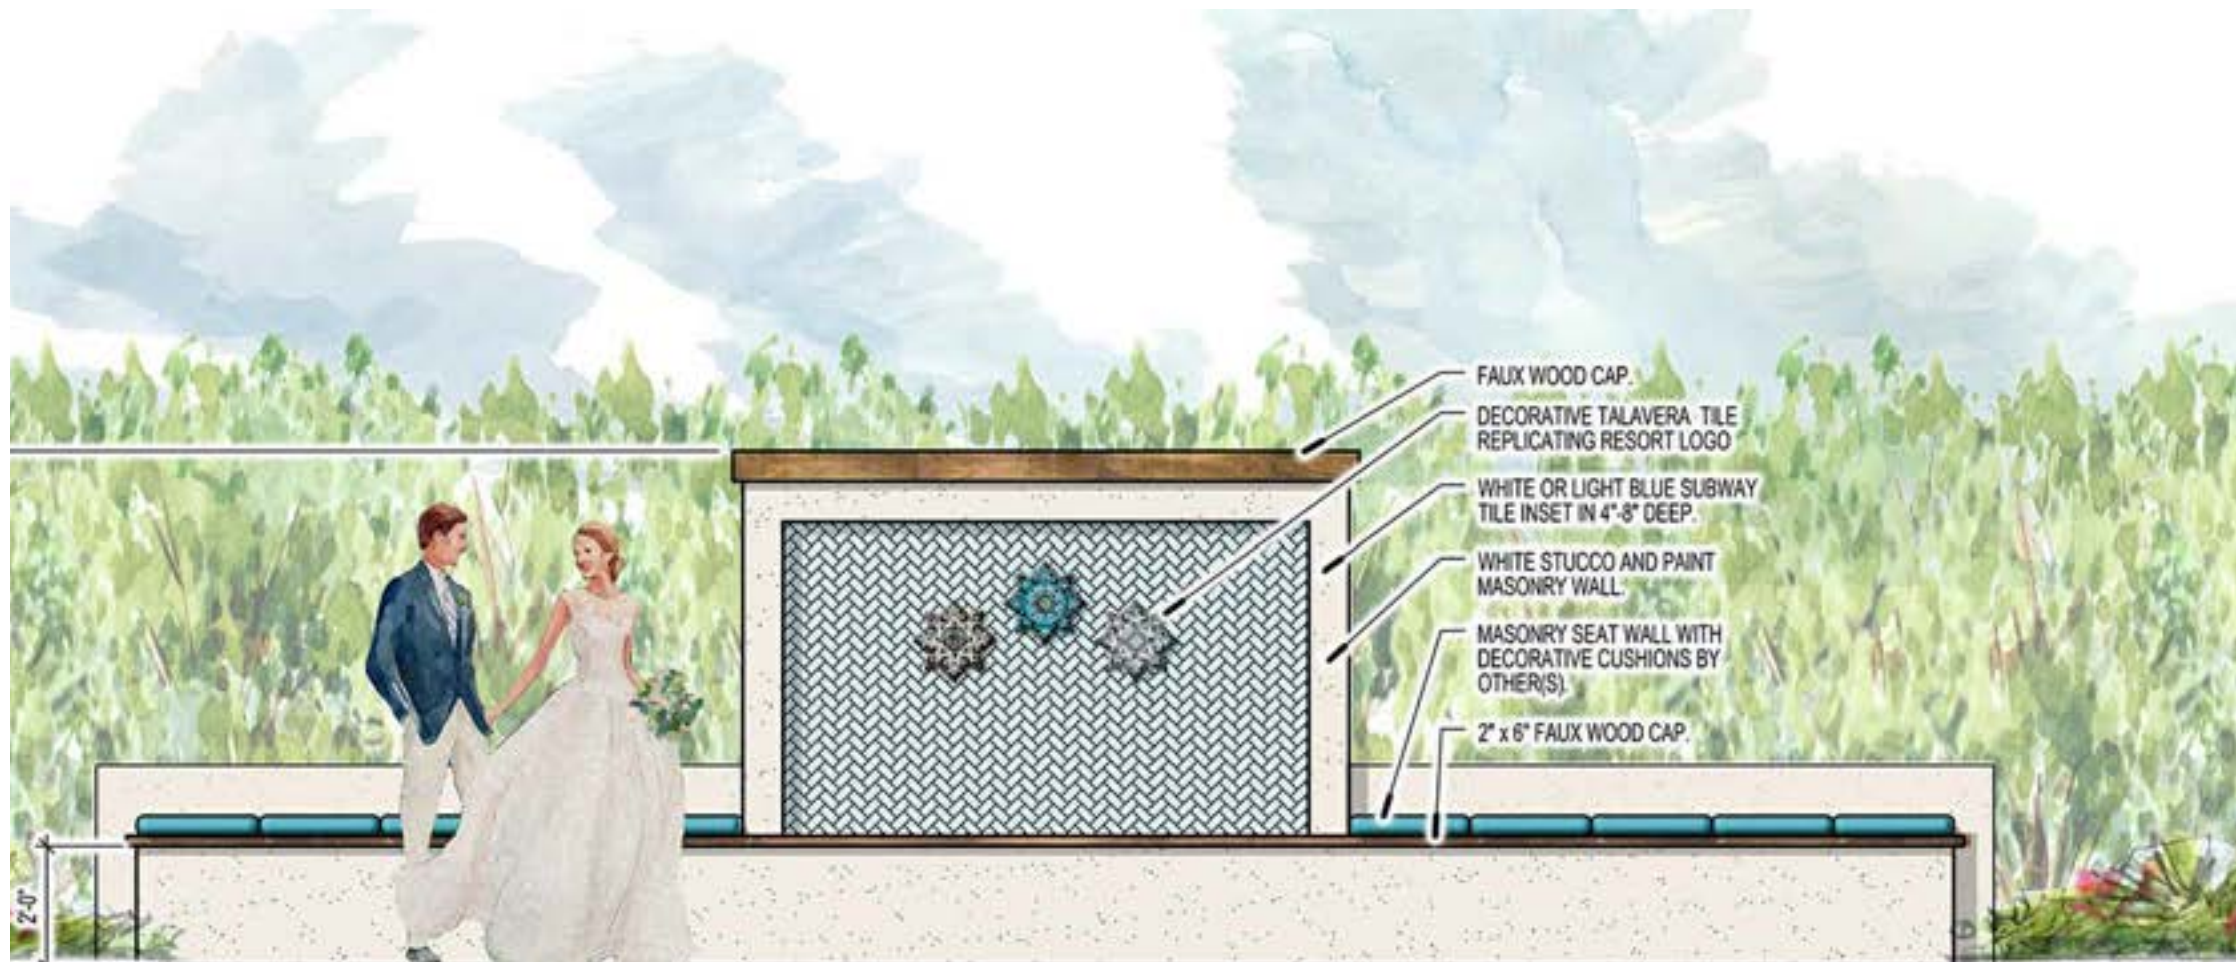

ARRIVAL

The Scottsdale Resort and Spa is the premiere destination for guests visiting the Scottsdale area. Situated in McCormick Ranch, the property brims with Spanish-style luxury.

ENTRY APPROACH

CURIO
A COLLECTION BY HILTON™

EST 1976
THE SCOTTSDALE
RESORT & SPA