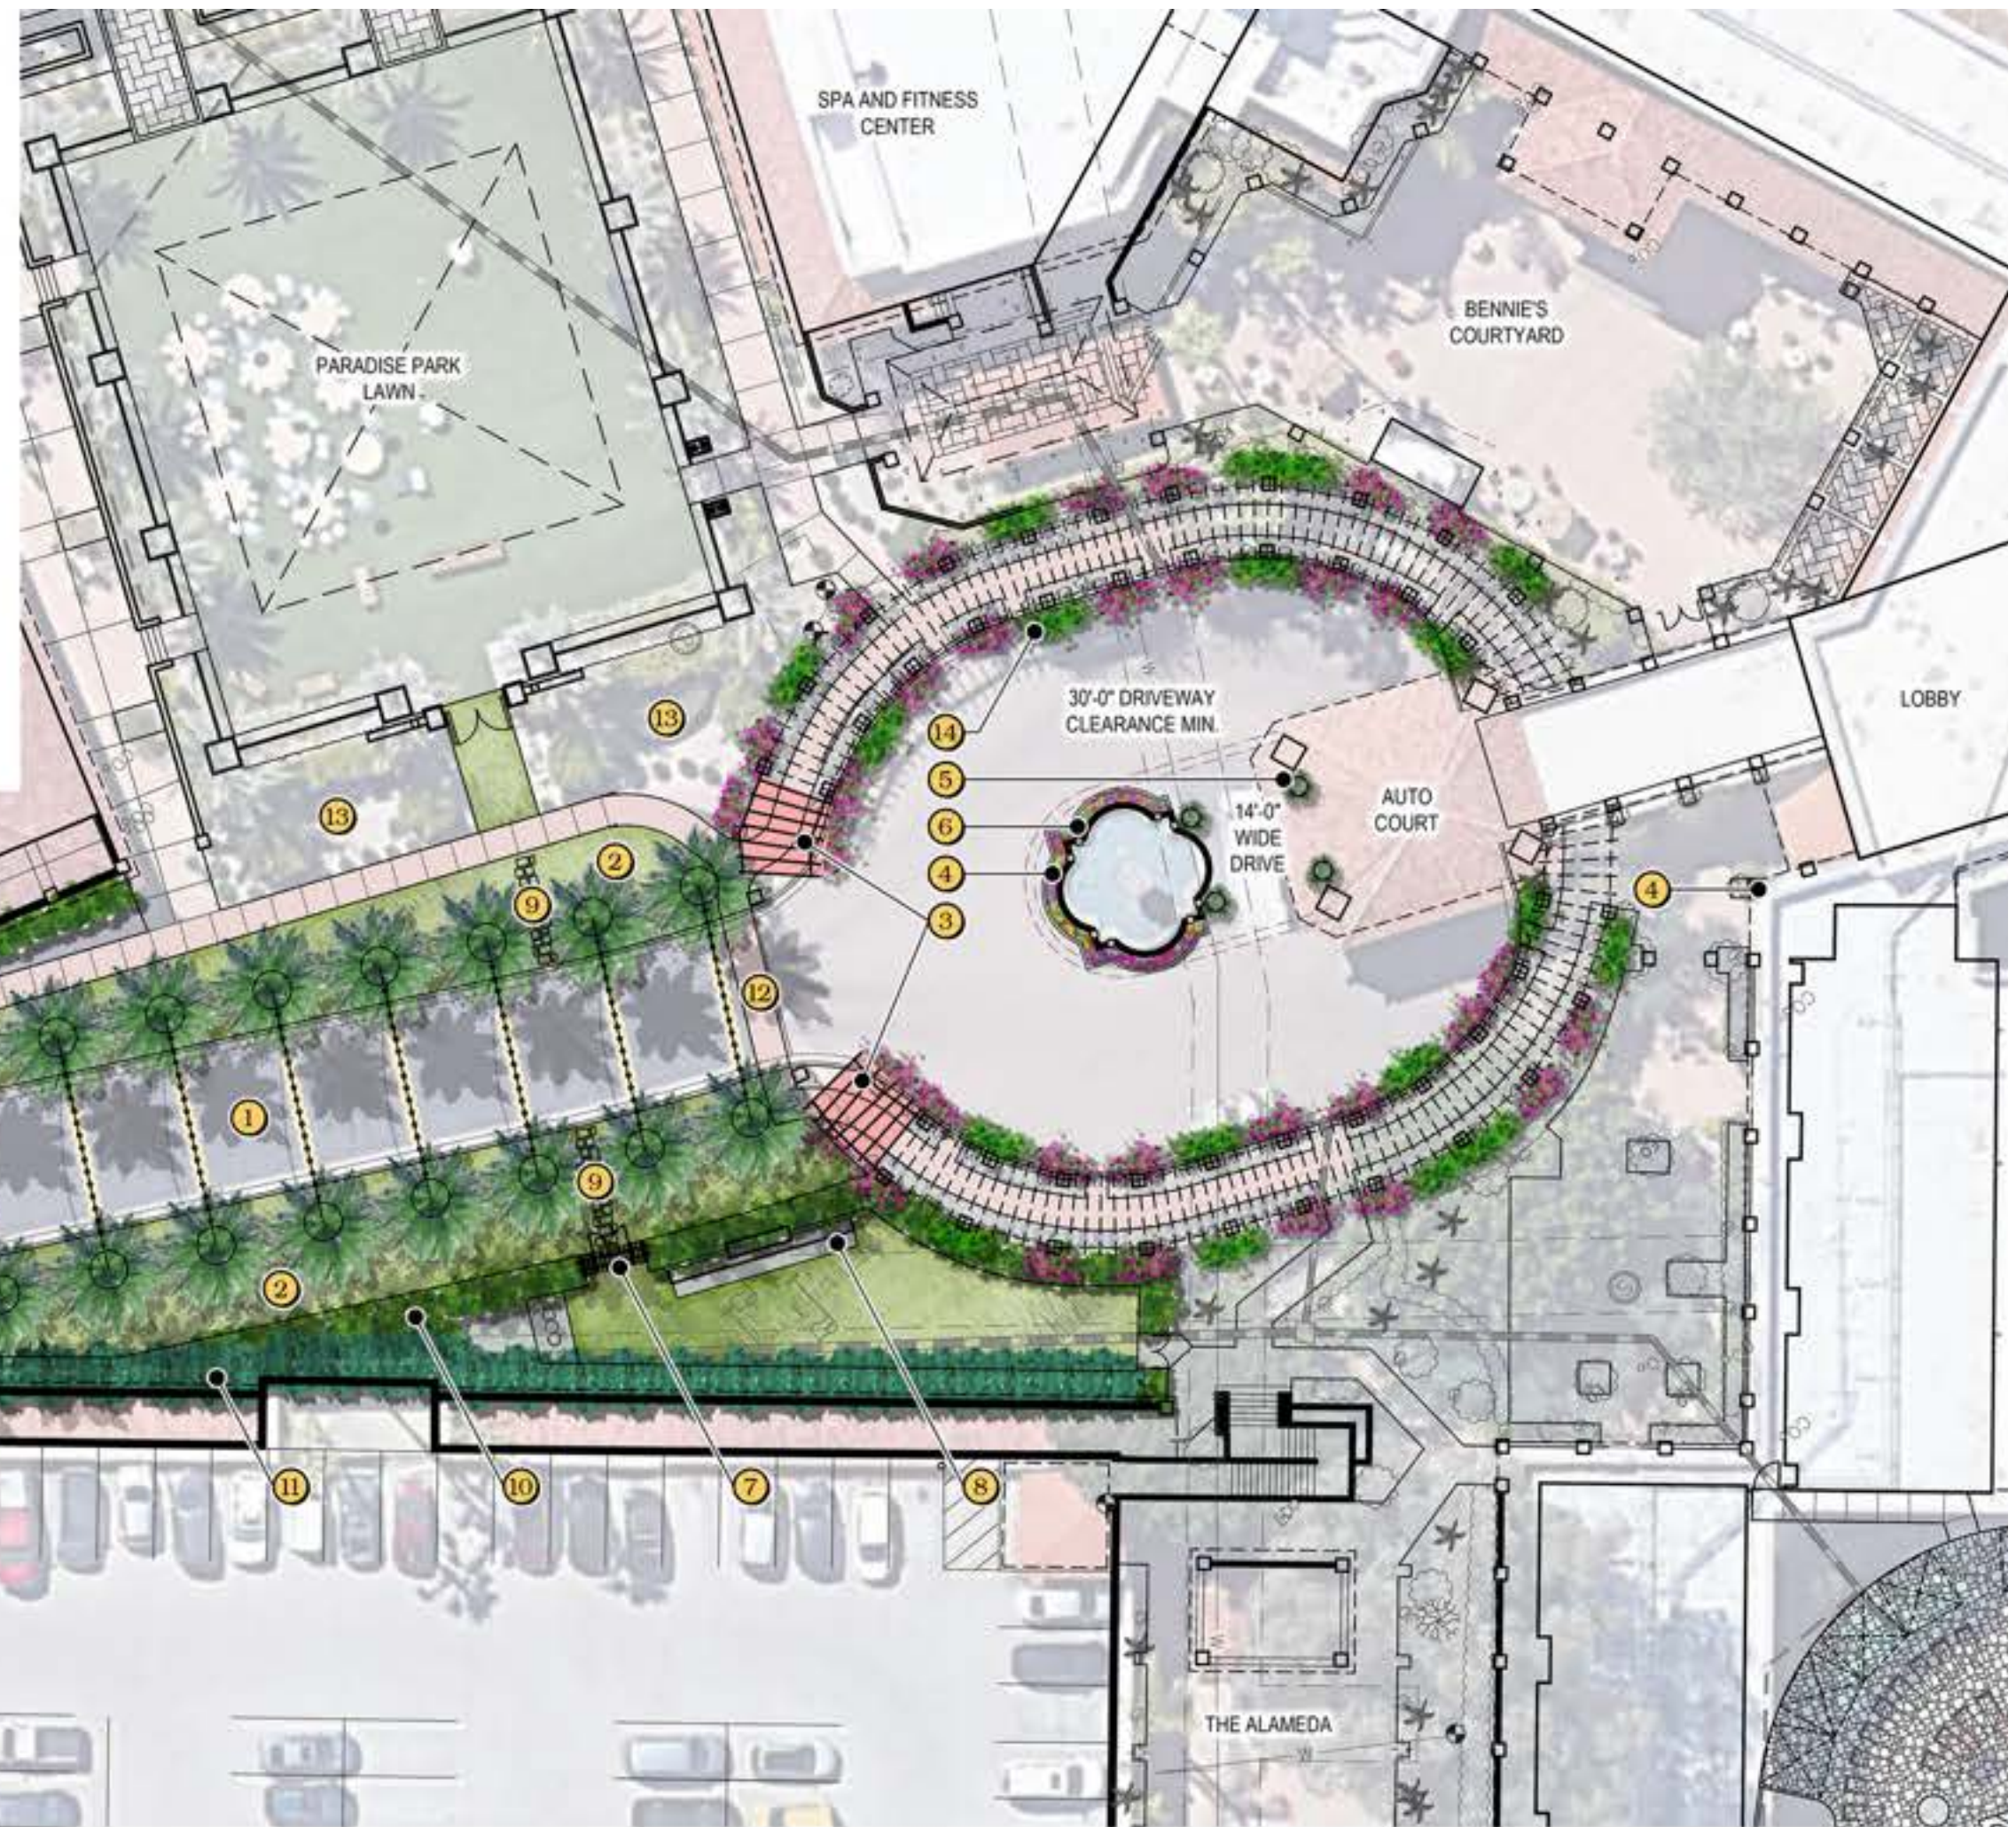

ENTRY APPROACH

CURIO
A COLLECTION BY HILTON™

EST 1976
THE SCOTTSDALE
RESORT & SPA

CURIO

A COLLECTION BY HILTON™

EST 1976
THE SCOTTSDALE
RESORT & SPA

CURIO

A COLLECTION BY HILTON™

THE SCOTTSDALE
RESORT & SPA

LOBBY

This Lobby sets the stage for the guest experience the moment they step through the entrance. Full of unexpected surprises, like the tucked away Library, this space transforms to a modern atmosphere while still feeling timeless. At every turn there is a place for travelers to sit and unwind, possibly staying long enough to enjoy an afternoon glass of wine or tapas with friends. Comfortable, classic lounge seating becomes their new home away from home.

DESIGN ELEMENTS

- Entry Vestibule
- Cosanti Wind Bell inspired Room Divider
- Reception Desk
- Multiple Seating Groups
- Library
- Floor to Ceiling Room Divider

BAR + RESTAURANT

CAFE

The Cafe has the presence at the “heart” of the property, a spot the guests can visit through out the course of the day. From their first cup of coffee in the morning to wine with peers at the end of the day and everything in-between, this space transitions with the guest in tandem with the day. At the counter an array of pastries, sweets, sandwiches, and drinks are available, along with a station for gelato. Stacking doors open to create a expansive connection to the courtyard.

HIGHLIGHTS

- Entrance from Porte Cochere
- Food Truck
- Central Tree and Banquette with hanging lanterns
- Retractable Pergola with swings & seating
- Water Feature
- High top Tables
- Communal Table

SPEAKEASY ELEMENTS