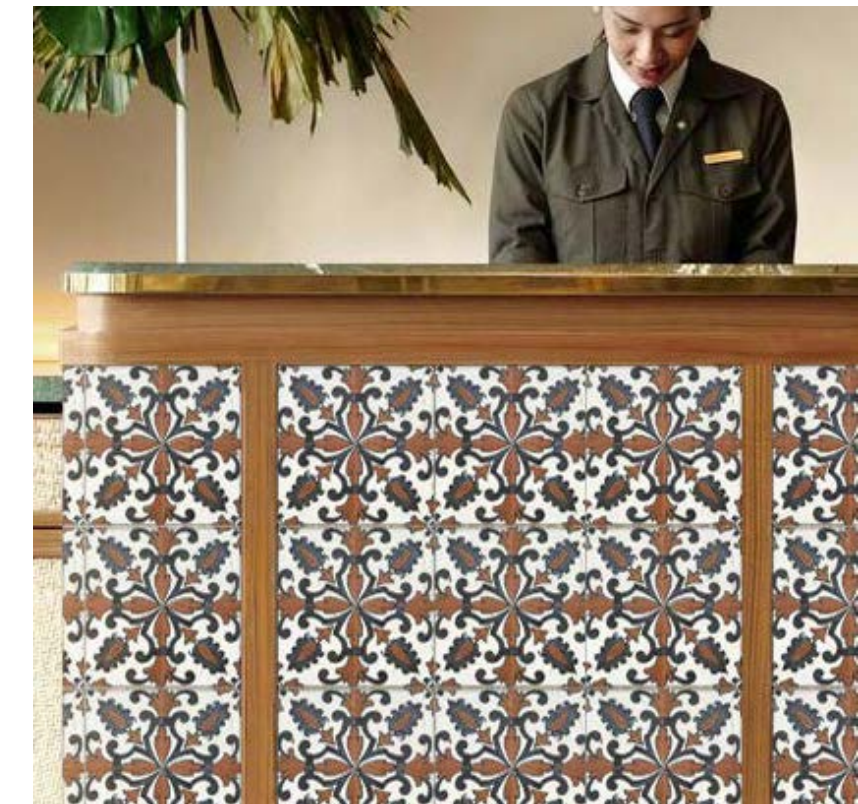

THE SCOTTSDALE
RESORT & SPA

LOBBY

This Lobby sets the stage for the guest experience the moment they step through the entrance. Full of unexpected surprises, like the tucked away Library, this space transforms to a modern atmosphere while still feeling timeless. At every turn there is a place for travelers to sit and unwind, possibly staying long enough to enjoy an afternoon glass of wine or tapas with friends. Comfortable, classic lounge seating becomes their new home away from home.

DESIGN ELEMENTS

- Entry Vestibule
- Cosanti Wind Bell inspired Room Divider
- Reception Desk
- Multiple Seating Groups
- Library
- Floor to Ceiling Room Divider

BAR + RESTAURANT

CAFE

The Cafe has the presence at the “heart” of the property, a spot the guests can visit through out the course of the day. From their first cup of coffee in the morning to wine with peers at the end of the day and everything in-between, this space transitions with the guest in tandem with the day. At the counter an array of pastries, sweets, sandwiches, and drinks are available, along with a station for gelato. Stacking doors open to create a expansive connection to the courtyard.

AMEN CORNER

- Bookcase with secret door
- Display bar on axis with entrance
- Create display niches
- Dark and rich colors/tones in all cocktail chairs and tables
- Features whiskey bottles on display in mesh cabinets